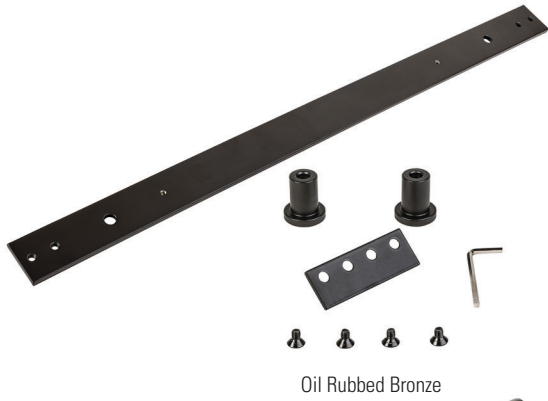

CONNECTING ADAPTORS & EXTENSION KITS

N187-001	V980	Sliding Door Hardware Connecting Adaptor		Oil Rubbed Bronze
N187-003	V980	Sliding Door Hardware Connecting Adaptor		Satin Nickel
N187-002	V982	Sliding Door Hardware Connecting Adaptor		Stainless Steel
N187-060	954	Sliding Door Track Extension Kit	24"	Oil Rubbed Bronze
N187-062	954	Sliding Door Track Extension Kit	24"	Satin Nickel
N187-064	956	Sliding Door Track Extension Kit	24"	Stainless Steel