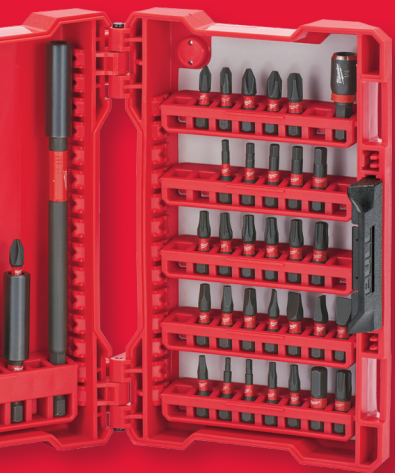

REDLITHIUM™

BUNDLE & SAVE INSTANTLY

**WHEN YOU PURCHASE
A QUALIFYING
M18 FUEL™ DRILL
AND FASTENING KIT
PLUS
AN ACCESSORY
OR HAND TOOL**

OFFER VALID FEBRUARY 1 - APRIL 30, 2019

Nothing but **HEAVY DUTY**®

PURCHASE A QUALIFYING M18 FUEL™ DRILL AND FASTENING KIT PLUS AN ACCESSORY OR HAND TOOL AND GET \$100 OR \$150 OFF

OFFER VALID FEBRUARY 1 – APRIL 30, 2019.

QUALIFIES FOR \$100 OFF

M18 FUEL™ DRILL KITS

MET #	Description
2803-22	M18 FUEL™ 1/2" Drill/Driver Kit
2804-22	M18 FUEL™ 1/2" Hammer Drill/Driver Kit
2806-22	M18 FUEL™ w/ ONE-KEY™ 1/2" Hammer Drill/Driver Kit

M18 FUEL™ COMBO KITS

MET #	Description
2994-22	M18 FUEL™ 2-Tool Combo Kit: 1/2" Hammer Drill/Driver and SAWZALL® Recip Saw
2996-22	M18 FUEL™ 2-Tool Combo Kit w/ ONE-KEY™: 1/2" Hammer Drill/Driver and 1/4" Hex Impact Driver
2997-22	M18 FUEL™ 2-Tool Combo Kit: 1/2" Hammer Drill/Driver and 1/4" Hex Impact Driver
2999-22	M18 FUEL™ 2-Tool Combo Kit: SURGE™ 1/4" Hex Hydraulic Driver and 1/2" Hammer Drill/Driver

QUALIFIES FOR \$150 OFF

M18 FUEL™ COMBO KITS

MET #	Description
2997-25	M18 FUEL™ 5-Tool Combo Kit: 1/2" Hammer Drill/Driver, 1/4" Hex Impact Driver, SAWZALL® Recip Saw, 6-1/2" Circular Saw and Work Light
2997-27	M18 FUEL™ 7-Tool Combo Kit: 1/2" Hammer Drill/Driver, 1/4" Hex Impact Driver, SAWZALL® Recip Saw, 6-1/2" Circular Saw, 4-1/2" / 5" Grinder Paddle Switch, No-Lock, 1/2" Mid-Torque Impact Wrench w/ Friction Ring and Work Light