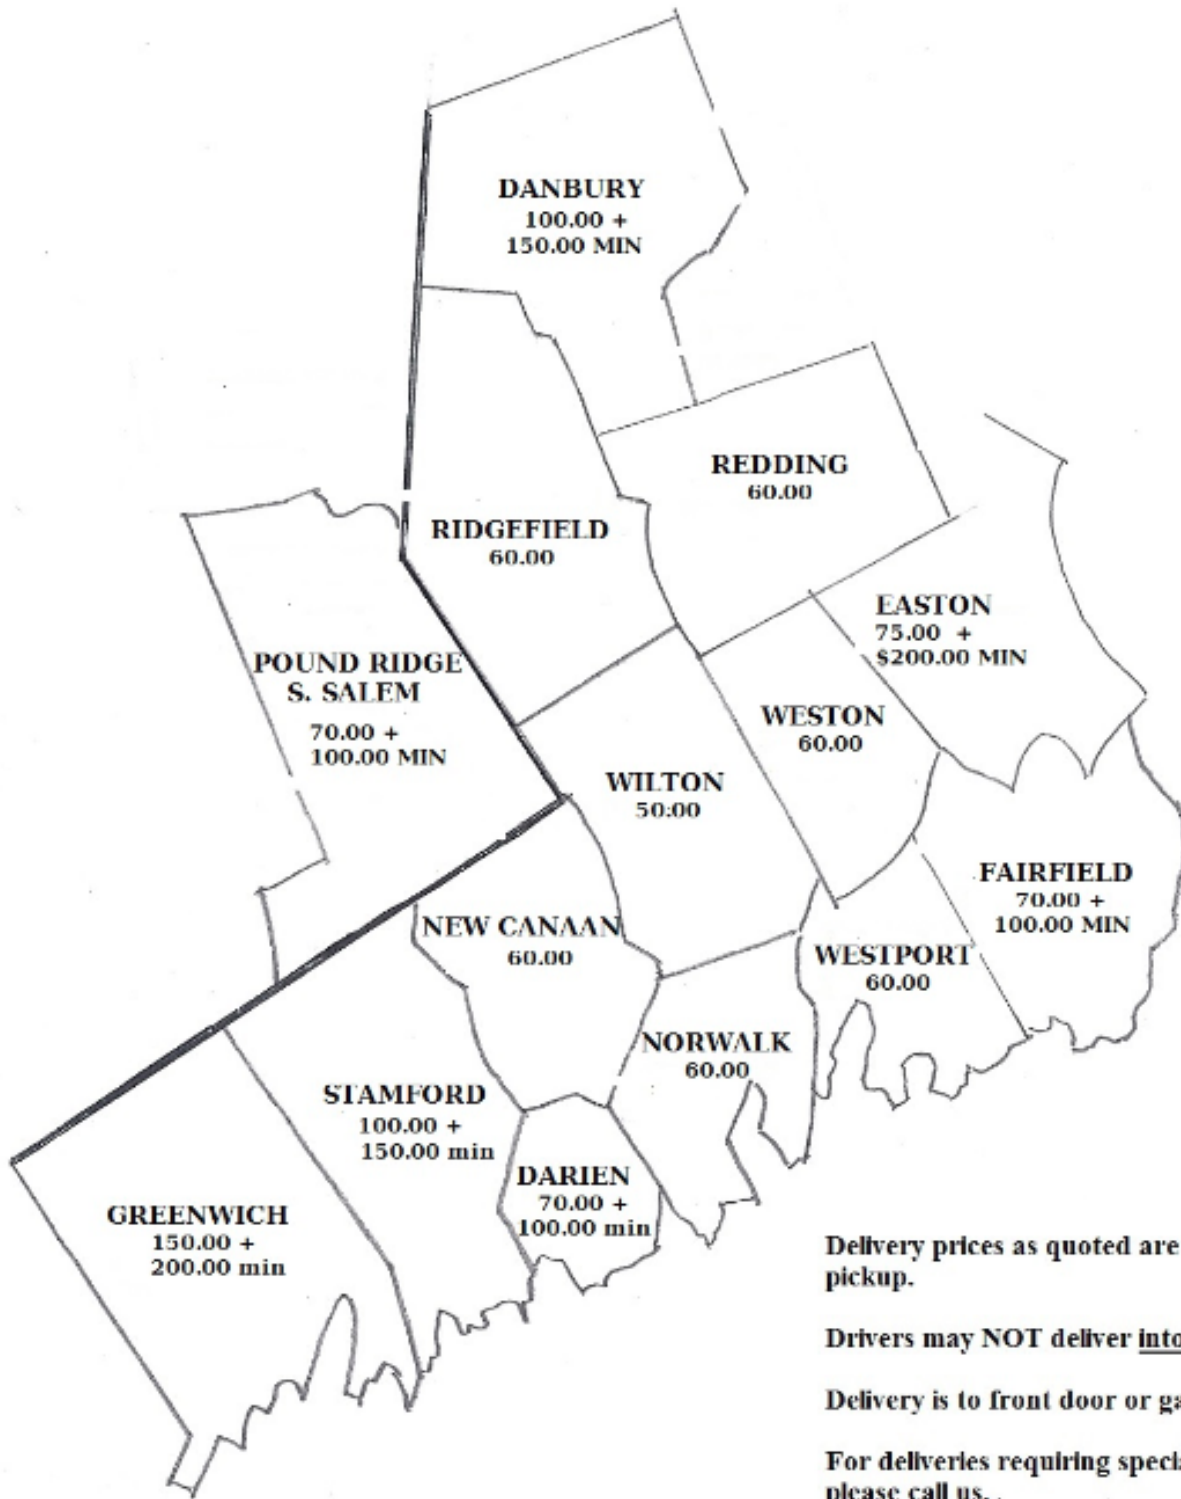

EQUIPMENT DELIVERY MAP

DELIVERY RATES ARE AS FOLLOWS:

TYPE 1 deliveries are anything that does NOT require loading onto a separate trailer.

TYPE 2 deliveries are anything that DOES require loading onto a separate trailer.

Taylor Rental will NOT make any delivery off of a paved surface. All equipment must be returned to it's drop off location for pick up.

PARTY DELIVERY MAP

Delivery prices as quoted are for delivery AND pickup.