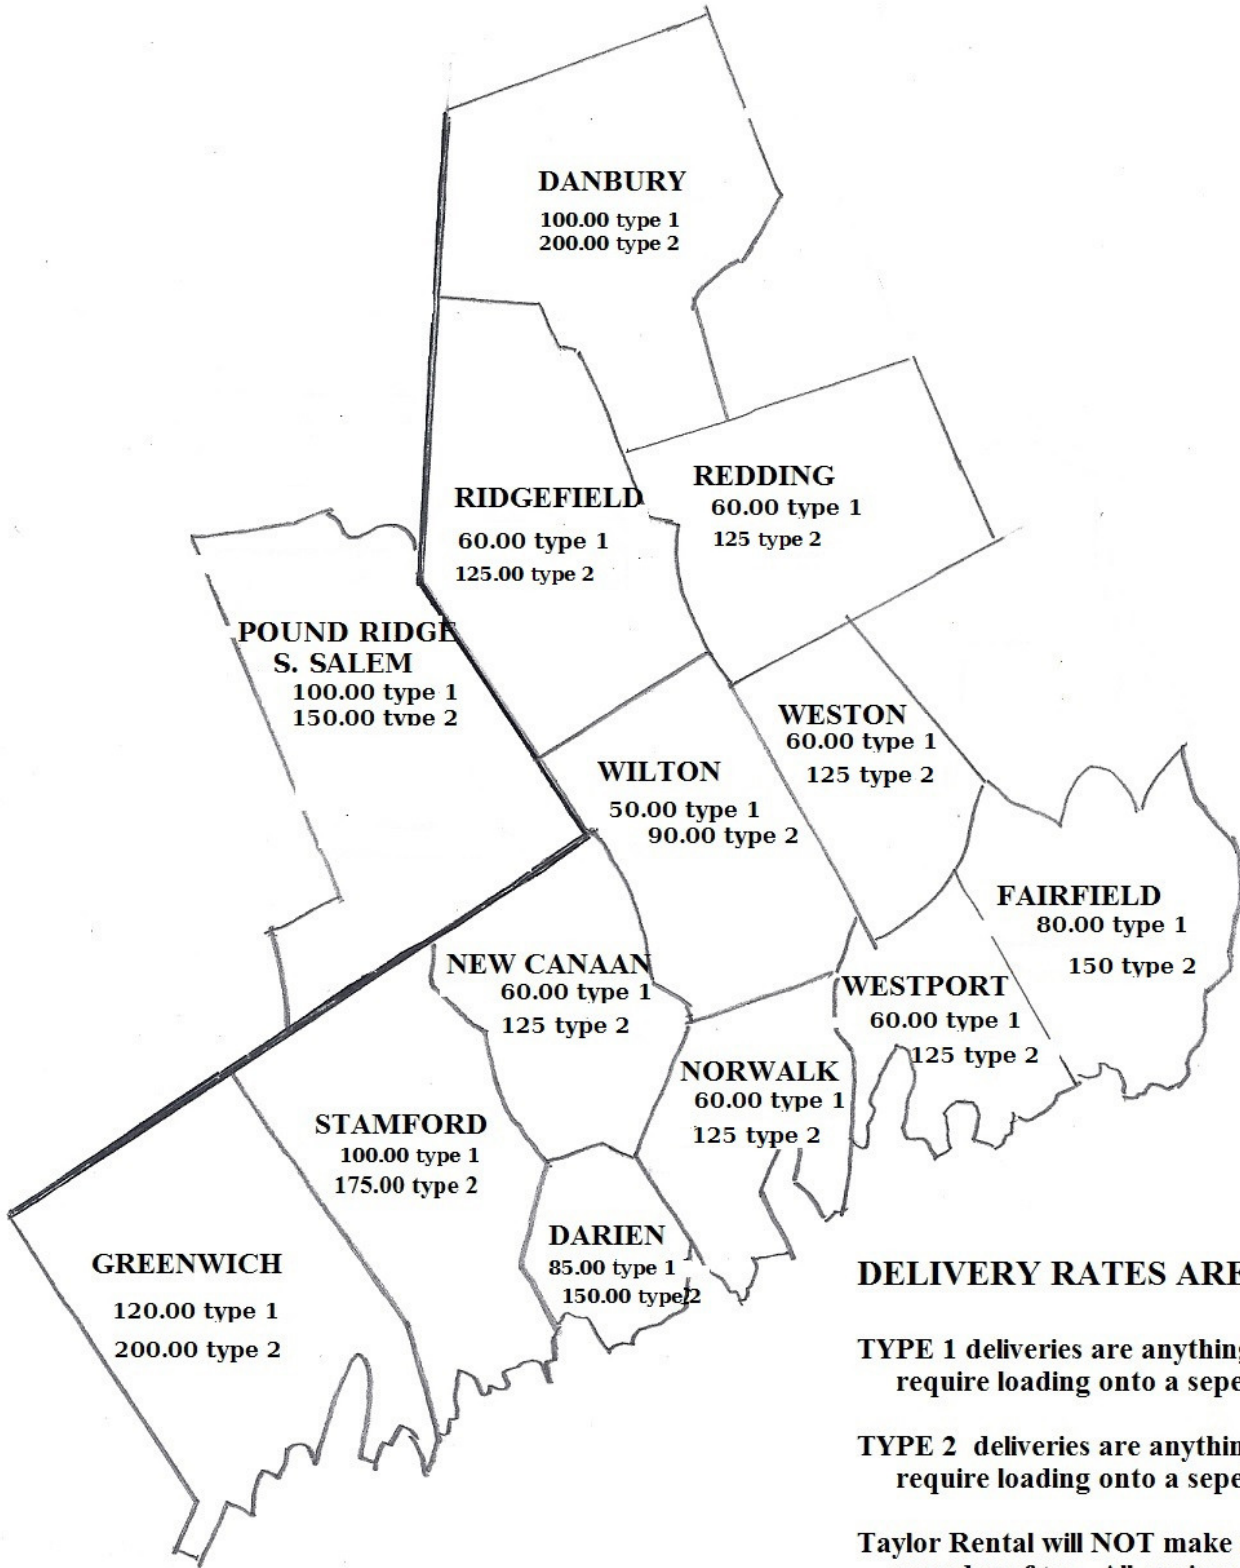

EQUIPMENT DELIVERY MAP

DELIVERY RATES ARE AS FOLLOWS:

TYPE 1 deliveries are anything that does NOT require loading onto a separate trailer.

TYPE 2 deliveries are anything that DOES require loading onto a separate trailer.

Taylor Rental will NOT make any delivery off of a paved surface. All equipment must be returned to it's drop off location for pick up.

PARTY DELIVERY MAP

Delivery prices as quoted are for delivery AND pickup.

Drivers may NOT deliver into homes.

Delivery is to front door or garage only.

For deliveries requiring special directions, please call us.