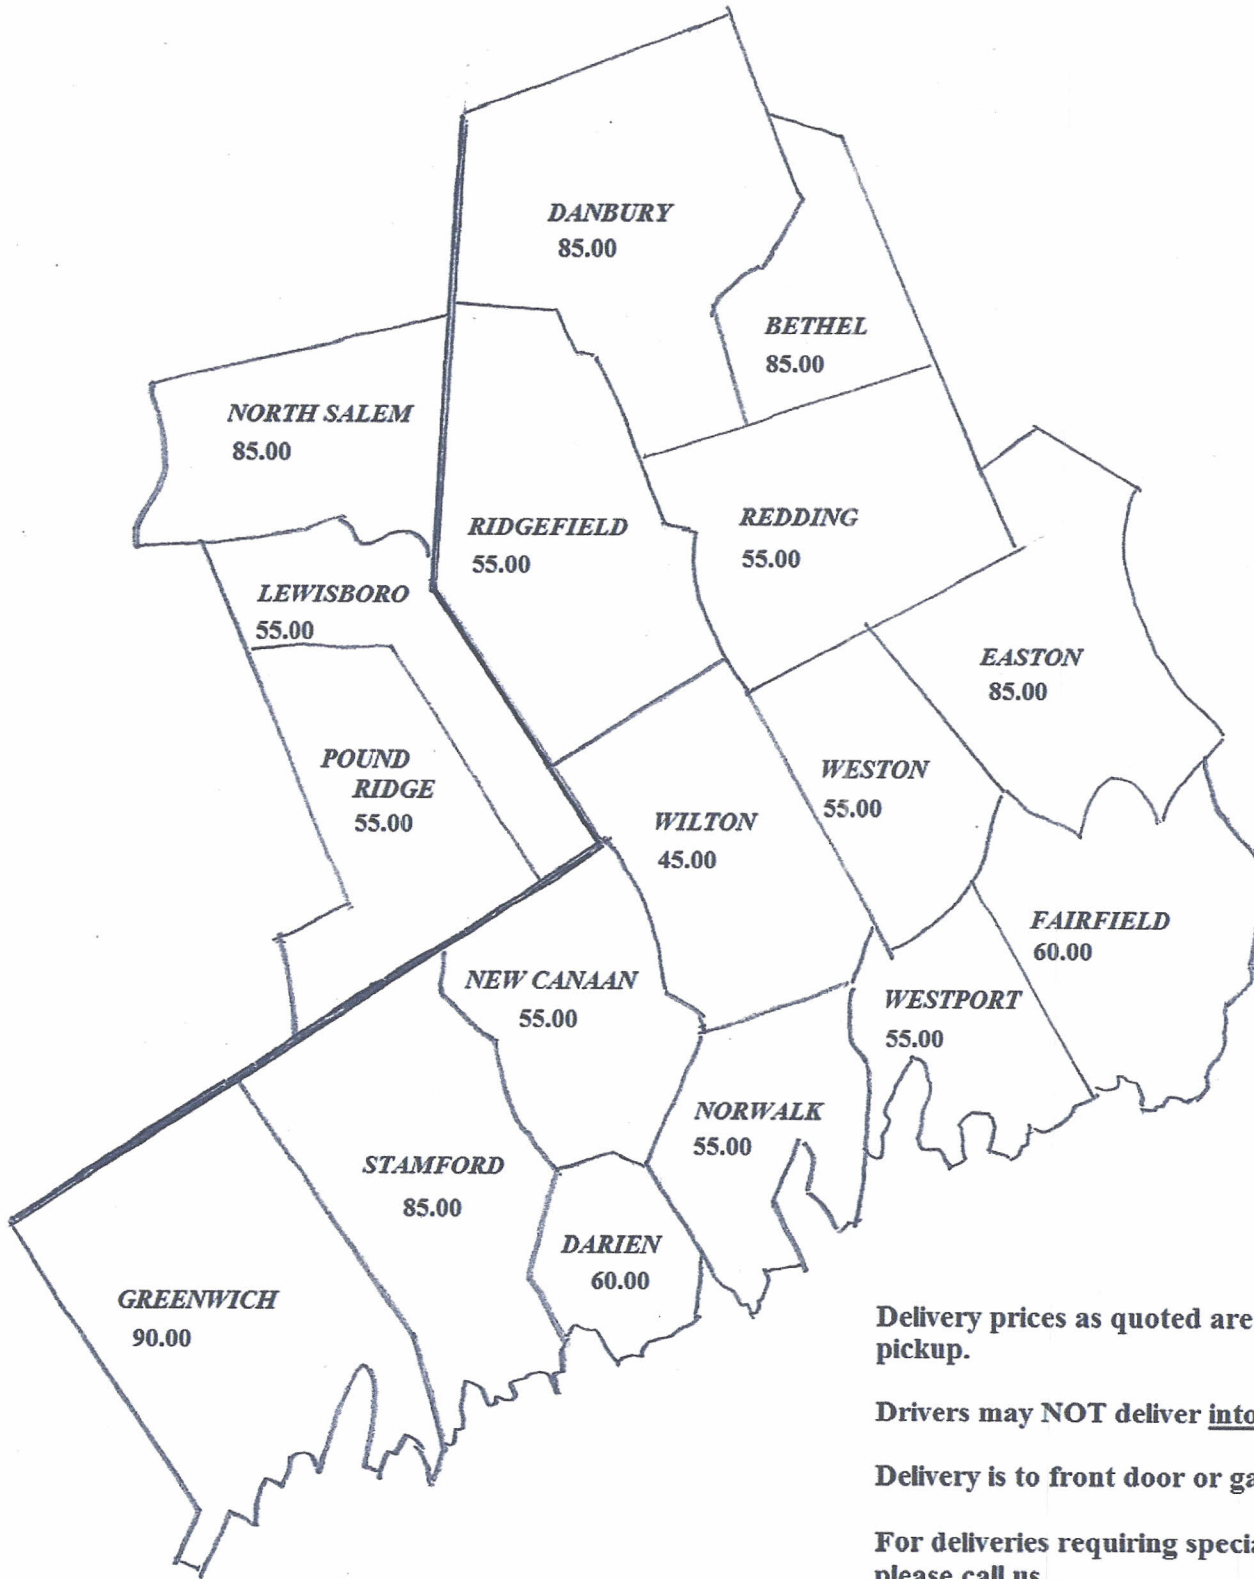

EQUIPMENT DELIVERY MAP

DELIVERY RATES ARE AS FOLLOWS:

TYPE 1 deliveries are anything that does NOT require loading onto a separate trailer.

TYPE 2 deliveries are anything that DOES require loading onto a separate trailer.

Taylor Rental will NOT make any delivery off of a paved surface. All equipment must be returned to it's drop off location for pick up.

PARTY DELIVERY MAP

Delivery prices as quoted are for delivery AND pickup.

Drivers may NOT deliver into homes.

Delivery is to front door or garage only.

For deliveries requiring special directions, please call us.