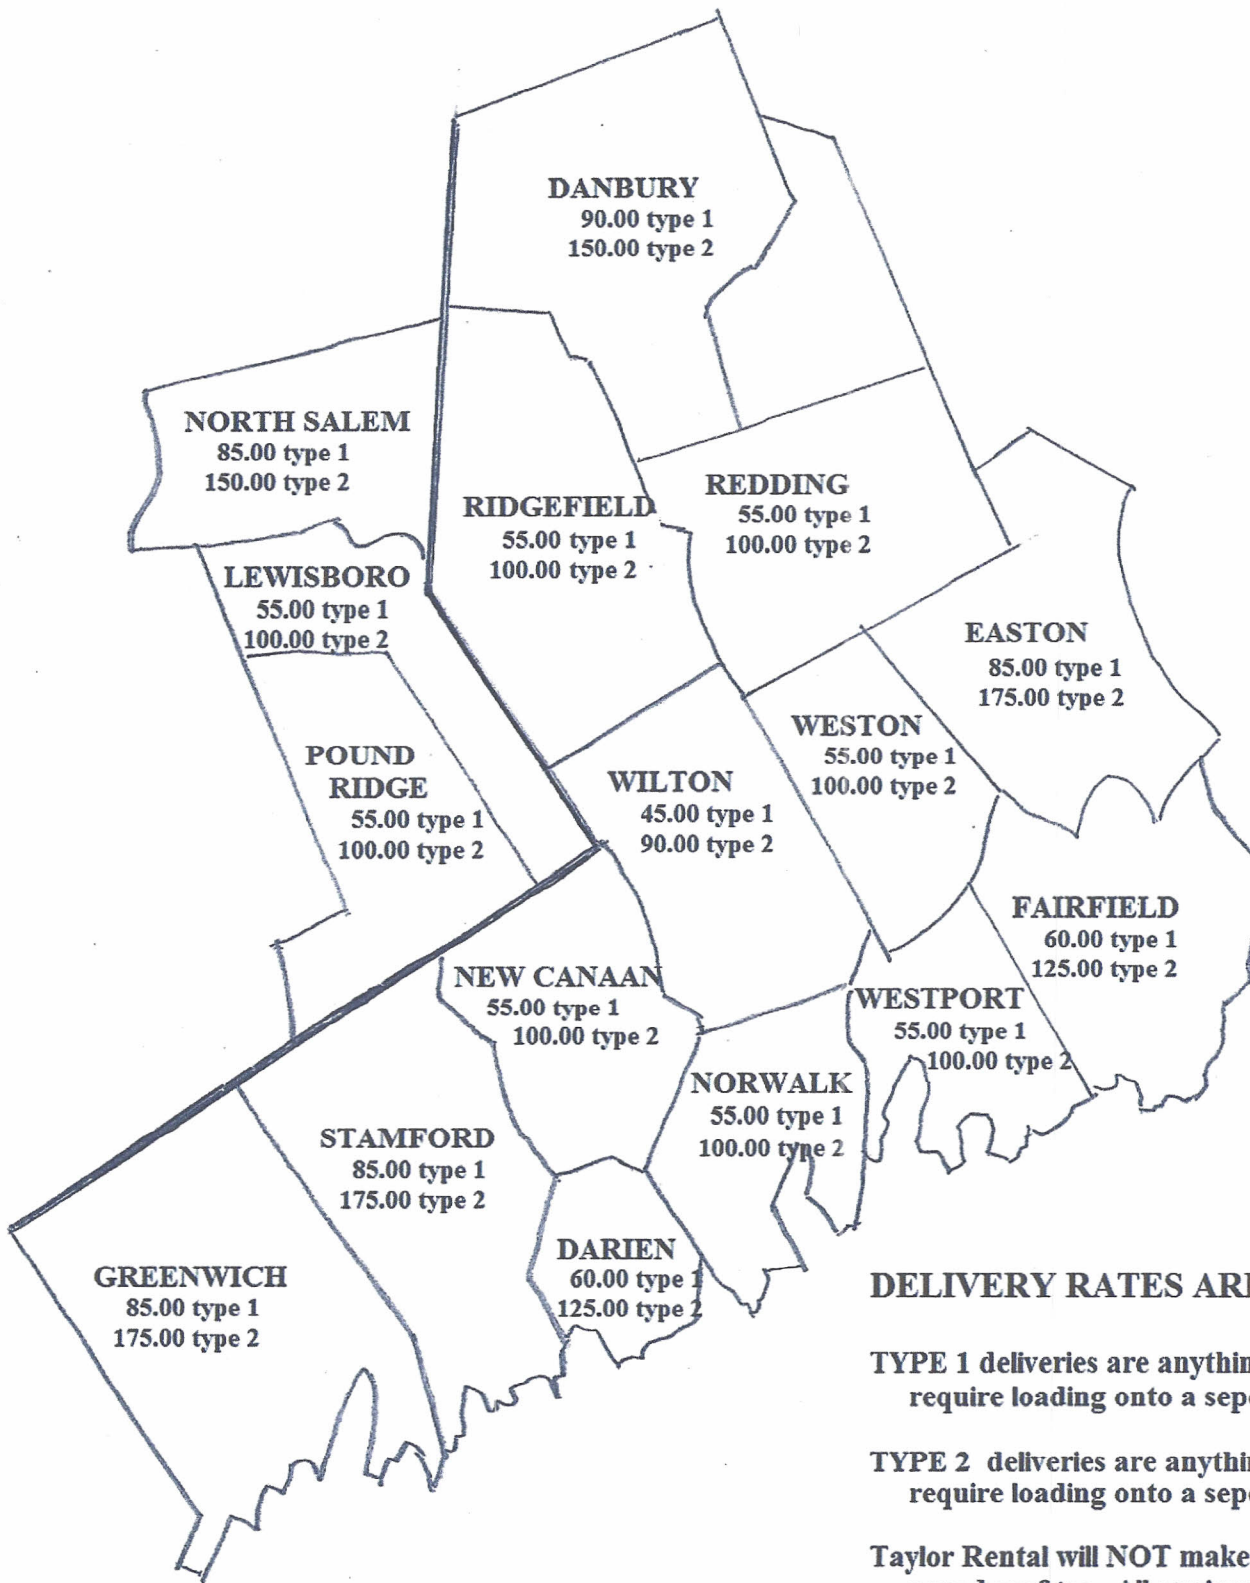

EQUIPMENT DELIVERY MAP

DELIVERY RATES ARE AS FOLLOWS:

TYPE 1 deliveries are anything that does NOT require loading onto a separate trailer.

TYPE 2 deliveries are anything that DOES require loading onto a separate trailer.

Taylor Rental will NOT make any delivery off of a paved surface. All equipment must be returned to it's drop off location for pick up.

PARTY DELIVERY MAP

Delivery prices as quoted are for delivery AND pickup.

Drivers may NOT deliver into homes.

Delivery is to front door or garage only.

For deliveries requiring special directions, please call us.