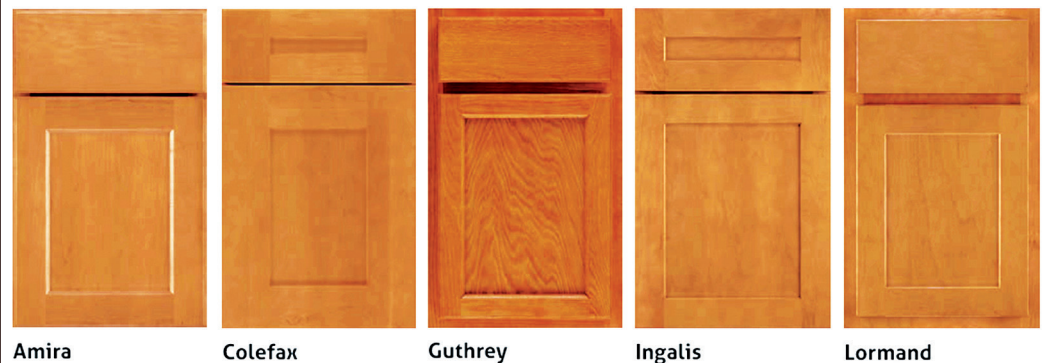

Schrock
entra

**AN ADDITIONAL
5% OFF
THESE DOOR STYLES**

Amira • Colefax • Guthrey
Ingalis • Lormand

(SPA# S10624)

EFFECTIVE ON ORDERS PLACED
FEB. 8, 2018 - DEC. 31, 2018

Amira

Colefax

Guthrey

Ingalis

Lormand

PLUS: Free All Plywood Upgrade

You must put SPA# S10623 on the order's cover page to get the free All Plywood upgrade.

Hammond
Lumber Company

1-866-HAMMOND
www.hammondlumber.com

Auburn • Bangor • Belgrade • Boothbay Harbor
Brunswick • Damariscotta • Fairfield • Farmington
Greenville • Pemaquid • Portland • Skowhegan • Wilton