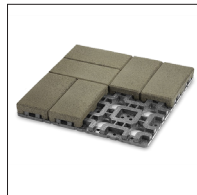

Standard Pavers/Grid

Permeable Pavers/Grid

Resurfacing Pavers/Grid

Soldier Wedge Paver

Soldier Full Paver

Half Paver

Engineered to resist cracking and staining, AZEK Pavers provide long lasting good looks and are guaranteed for life not to crack (residential applications only).