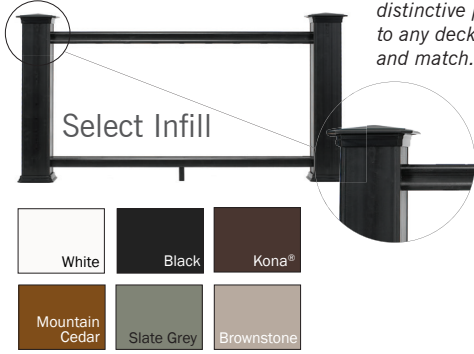

RADIANCE RAIL® Smooth lines. Classic colors. Visible elegance. Invisible hardware. RadianceRail adds a distinctive profile and high-end presence to any deck with a myriad of options to mix and match.