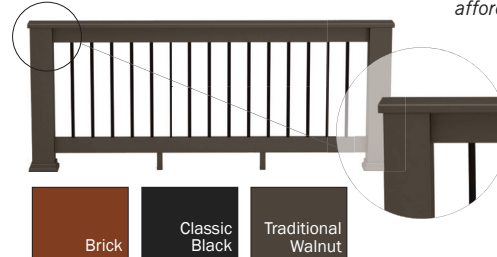

INFILL OPTIONS INCLUDE:

- Composite

Aluminum & Metal
(Square & Round)

Glass

CableRail by Feeney

EVOLUTIONS RAIL™ CONTEMPORARY

Evolutions Rail is a capped composite railing system that features a sleek, continuous top rail – uninterrupted by posts – and ingeniously designed to accommodate your choice of dramatic infill options.

INFILL OPTIONS INCLUDE:

- Composite
- Aluminum
- Cable
- Glass

RAILING ACCESSORIES

Custom Gates

Gate Kit Hardware

Secure Mount Post

ADA Hand Rail

EVOLUTIONS RAIL™ BUILDER

Evolutions Rail Builder Style was designed for budget-conscious homeowners and offers a clean, flat, continuous top rail design in an affordable alternative.

INFILL OPTIONS INCLUDE:

- Metal
- Glass

LIGHTING