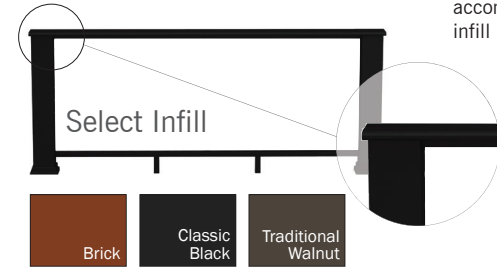

INFILL OPTIONS INCLUDE:

- Composite
- Aluminum
- Cable
- Glass

INFILL OPTIONS

Composite

Evolutions Composite

RADIANCE RAIL EXPRESS®

Specifically designed to allow quick, easy installation, RadianceRail Express offers a high-quality, capped composite railing system with a solid feel that looks like painted wood at a surprisingly affordable price.

INFILL OPTIONS INCLUDE:

- Composite

Aluminum & Metal
(Square & Round)

Glass

CableRail by Feeney

EVOLUTIONS RAIL™ CONTEMPORARY

Evolutions Rail is a capped composite railing system that features a sleek, continuous top rail – uninterrupted by posts – and ingeniously designed to accommodate your choice of dramatic infill options.