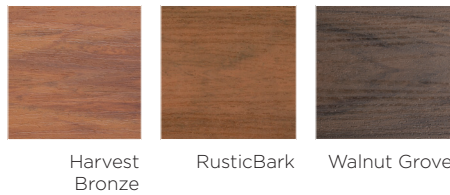

XLM® Tropical Collection