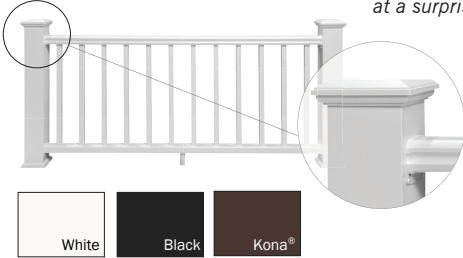

INFILL OPTIONS INCLUDE:

- Composite
- Aluminum
- Cable
- Glass

INFILL OPTIONS

Composite

Evolutions Composite

RADIANCE RAIL EXPRESS®

Specifically designed to allow quick, easy installation, RadianceRail Express offers a high-quality, capped composite railing system with a solid feel that looks like painted wood at a surprisingly affordable price.

INFILL OPTIONS INCLUDE:

- Composite

Aluminum & Metal
(Square & Round)

Glass

CableRail by Feeney

EVOLUTIONS RAIL™ CONTEMPORARY

Evolutions Rail is a capped composite railing system that features a sleek, continuous top rail – uninterrupted by posts – and ingeniously designed to accommodate your choice of dramatic infill options.