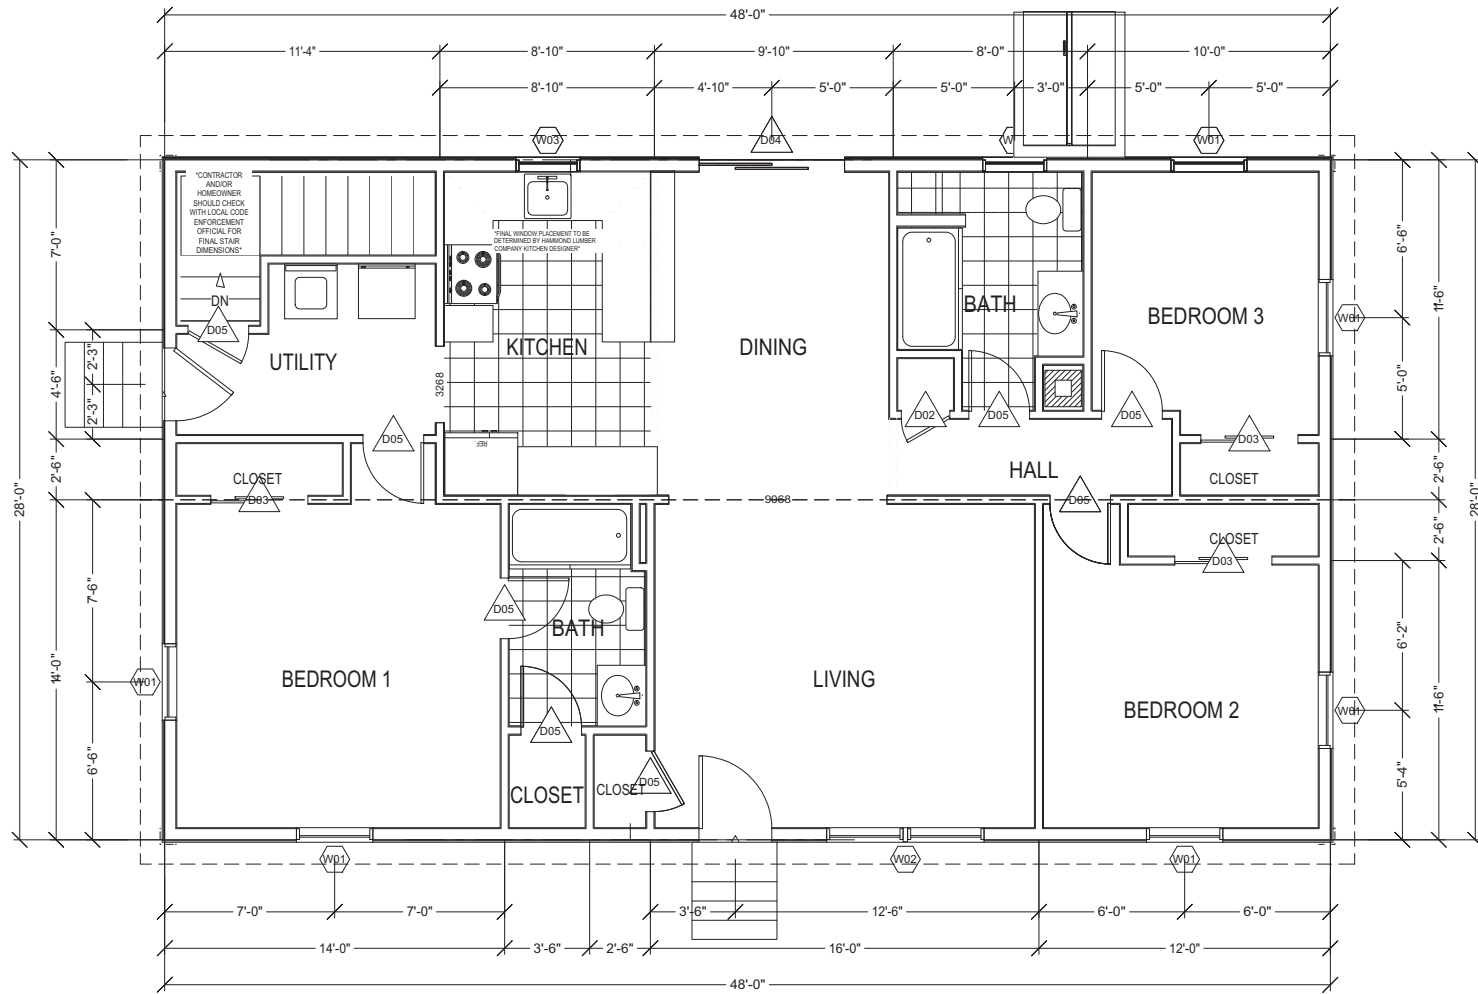

Hammond
Lumber Company

28' x 48' Ranch

The Cumberland

The Cumberland 28' x 48' Ranch style home package has 3 bedrooms, 2 baths, kitchen & dining, living room, and utility room.

FIRST FLOOR

LIVING AREA
1285 sq ft