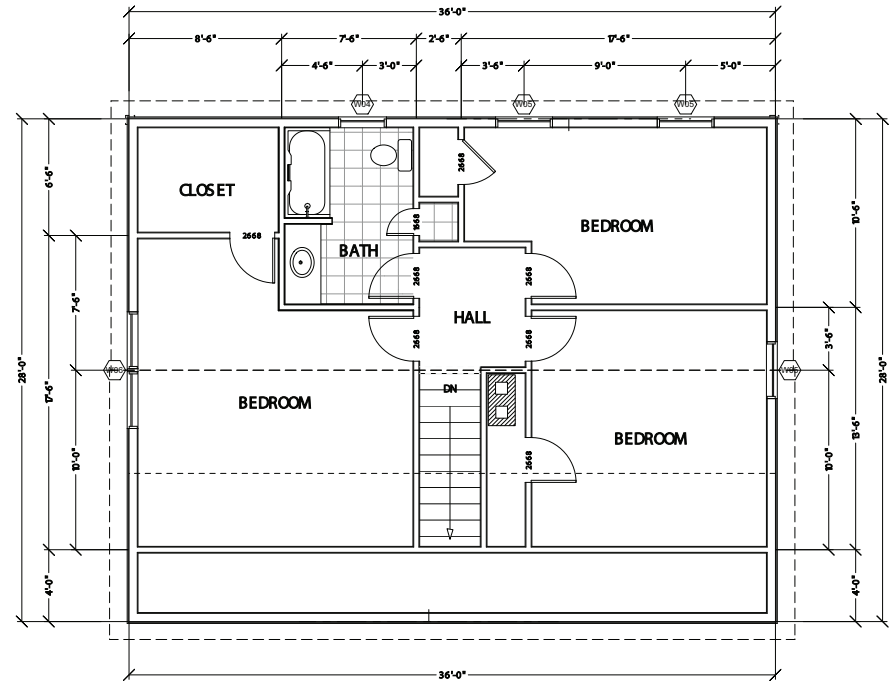

Hammond
Lumber Company

28' x 36' Cape

The Cape Cod

The Cape Cod 28' x 36' Cape style house is a 2 story house consisting of 4 bedrooms, 2 baths, laundry room, Kitchen & dining area, living room, and deck.

FIRST FLOOR

LIVING AREA
1007 sqft

SECOND FLOOR

LIVING AREA
826 sqft

Hammond
Lumber Company

The Cape Cod