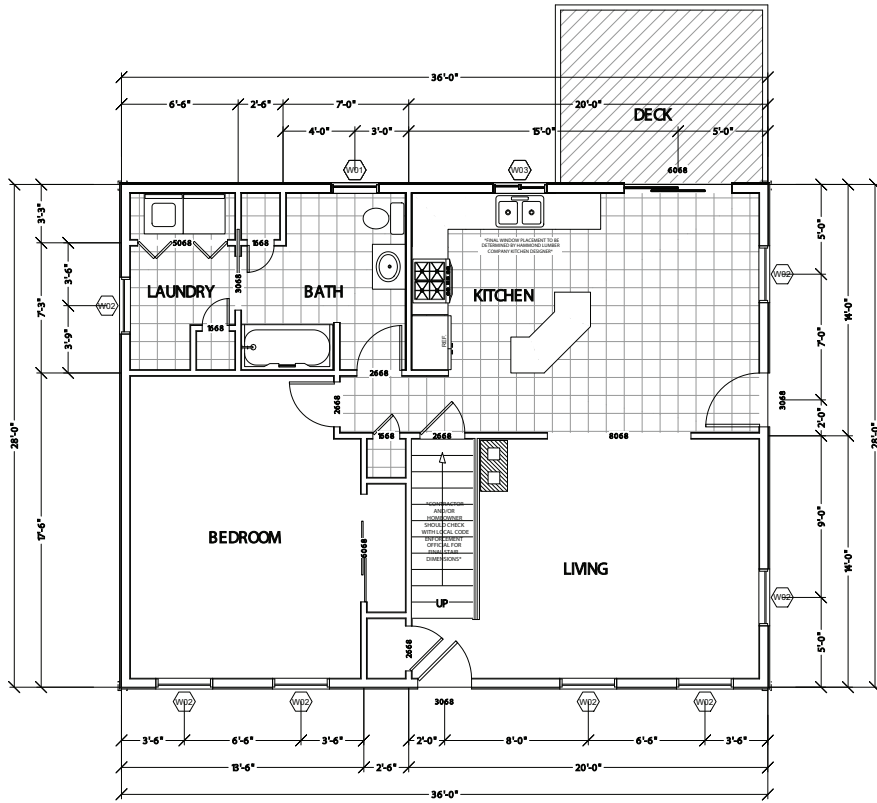

Hammond
Lumber Company

28' x 36' Cape

The Cape Cod

The Cape Cod 28' x 36' Cape style house is a 2 story house consisting of 4 bedrooms, 2 baths, laundry room, Kitchen & dining area, living room, and deck.

FIRST FLOOR

LIVING AREA
1007 sqft

SECOND FLOOR

LIVING AREA
826 sqft

Hammond
Lumber Company

The Cape Cod