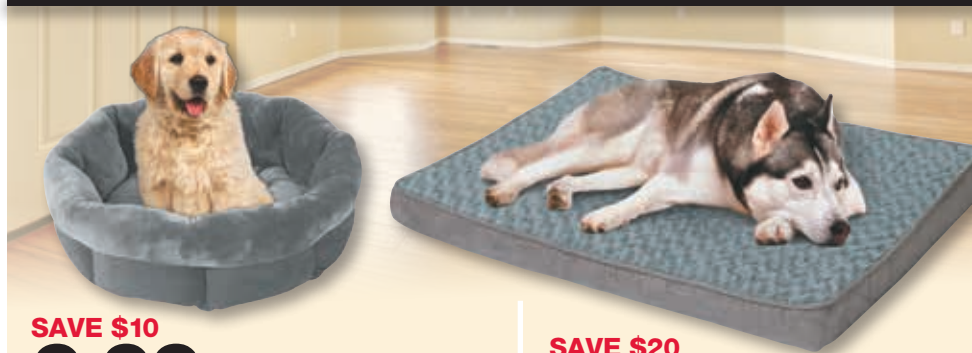

BEHIND EVERY PROJECT IS A
True Value®

SAVE $10
9.99

reg. 19.99
21" Shearling Round Pet Bed
Rich velour, super soft sleeping surface. Raised walls provide head, neck and back support. Assorted colors. 230893

SAVE $20
19.99

reg. 39.99
27" x 36" x 3" Orthopedic Dog Bed
Egg crate pad ideal for older or arthritic pets. 213971

SALE
3/9.99

reg. 5.99 ea.
20-Lb. 24/7 Performance Non-Clumping Clay Litter
Specially formulated to neutralize odors. +99.6% dust free. 166064

SAVE $5
YOUR CHOICE
7.99

reg. 12.99
Dura-Bites Dog Toy
Durable stuffed canvas animal squeak with spiky rubber nubs on back. 13" alligator, 12" duck or 8.5" hedgehog. 222367