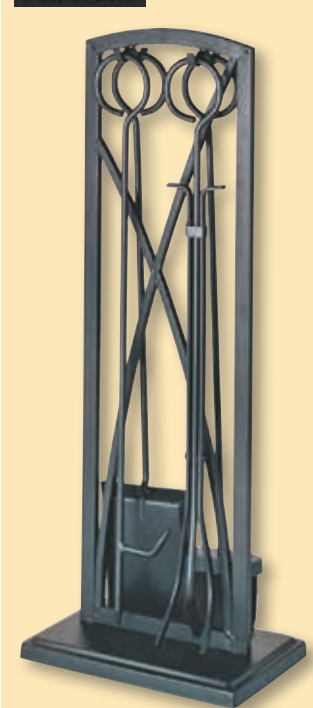

SAVE $12
22.99

reg. 34.99
5-Pc. Gothic Style Fireplace Tool Set
Includes brush, shovel, poker, tongs and stand. 100% powder coated steel construction. 178761