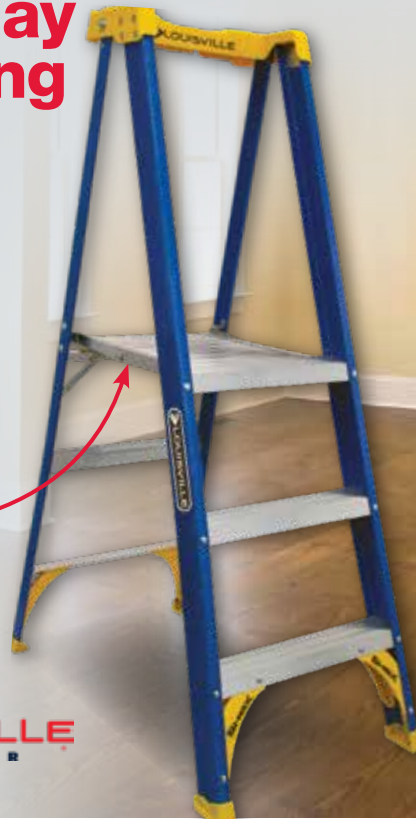

LOUISVILLE LADDER

while supplies last!

SAVE $7
12⁹⁹

reg. 19.99
2 Slice Toaster
Features an auto shutoff, shade selector and crumb tray. 7020076