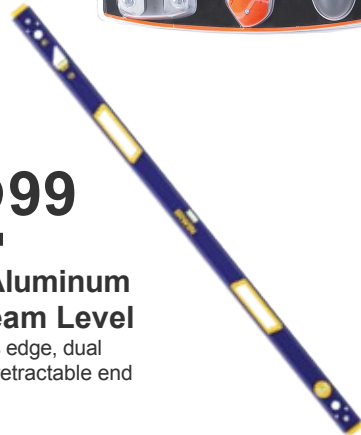

42⁹⁹

48-In. Aluminum Box Beam Level
Continuous edge, dual sided and retractable end cap.
6965156

24⁹⁹

1-Pair Folding Sawhorse
Holds up to 500 lbs. Non-slip feet, flip-up edge guides and non-slip rests. Folds to less than 2" for easy storage.
9924937