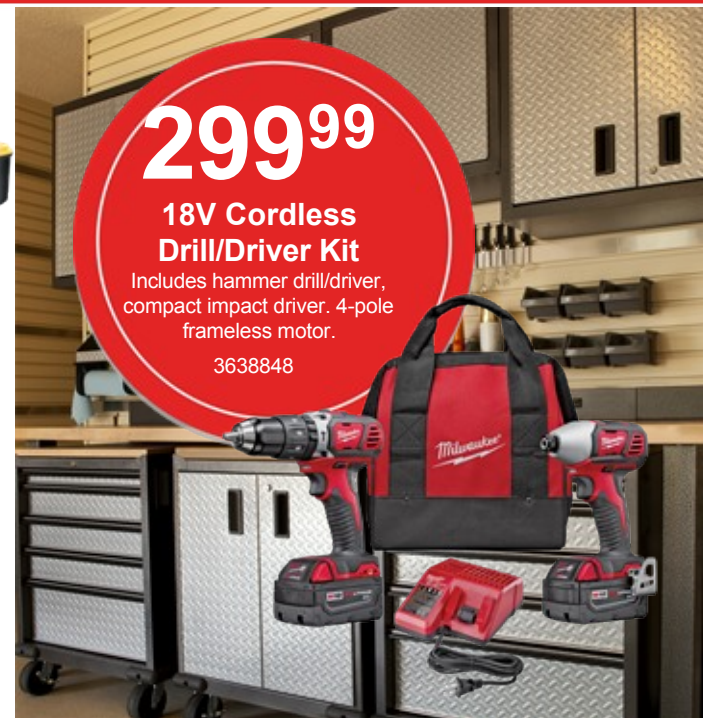

299⁹⁹

18V Cordless Drill/Driver Kit

Includes hammer drill/driver, compact impact driver. 4-pole frameless motor.

3638848

Save $14

22⁹⁹

Paraframe Folding Knife

9368234 Was $36.49

26⁵⁹

Obsidian Fine Edge Knife

Stainless steel blade with plunge lock. Philips, flathead screw drivers and bottle opener unfold from the handle.

9368390