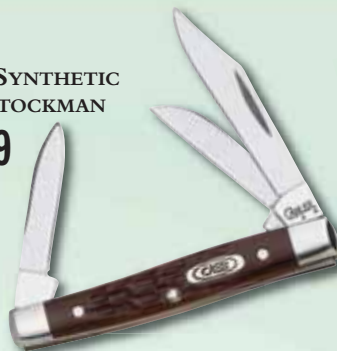

CASE #51583
SAWCUT CLOVER BONE
SEAHORSE WHITTLES
\$64.99

CASE #0189
JIGGED BROWN
STAMINAWOOD
FOLDING HUNTER
WITH SHEATH
\$65.99

CASE #30958
SECOND CUT JIGGED
HUNTER GREEN BONE
MEDIUM CONGRESS
\$62.99

Unwrap The Magic Of Christmas

CASE #3693
"MY FIRST CASE"
OLD RED BONE PEANUT
\$52.99

CASE #26453
STANDARD JIG
NATURAL BONE
MEDIUM STOCKMAN
\$54.99

CASE #0081
BROWN SYNTHETIC
SMALL STOCKMAN
\$34.99

CASE #0046
BROWN
SYNTHETIC
PEANUT
\$32.99