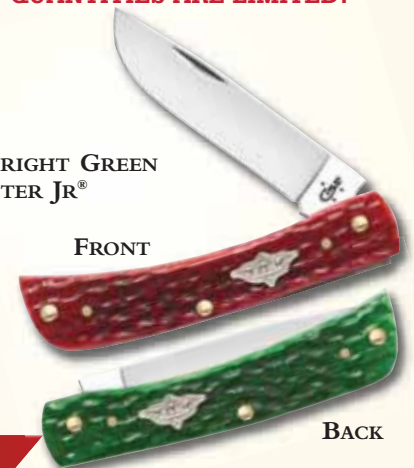

CASE #10828
DARK RED / BRIGHT GREEN
BONE SOD BUSTER JR®
$52.99