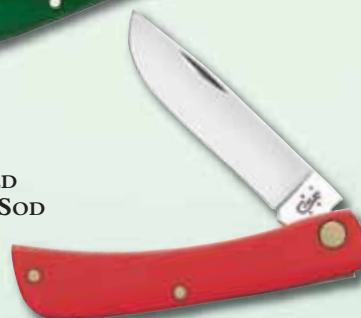

CASE #75016
SILVER STARDUST
KIRINITE™ TEAR DROP
\$61.99

CASE #75013
SILVER STARDUST
KIRINITE™ COPPERLOCK®
\$62.99

CASE #11764
LIMITED XX®
EDITION 34
SMOOTH BRIGHT
GREEN BONE
RUSSLOCK®
\$69.99

"CIRCULAR EXCLUSIVE"
QUANTITIES ARE LIMITED!

CASE #22804
SMOOTH RED
SYNTHETIC BABY
BUTTERBEAN
\$41.99

CASE #22806
SMOOTH RED
SYNTHETIC SOD
BUSTER JR®
\$29.99

CASE #10828
DARK RED / BRIGHT GREEN
BONE SOD BUSTER JR®
\$52.99

AMERICAN-MADE

See More Specials Inside

CASE #33981
SAWCUT CARAMEL
BONE BACKPOCKET®
\$84.99

CASE #23464
PEACHSEED
JIG ANTIQUE BONE
SMALL TEXAS
TOOTHPICK
\$44.99

CASE #23465
PEACHSEED
JIG ANTIQUE BONE
MINI COPPERHEAD
\$44.99

CASE #0178
GENUINE STAG
SMALL
STOCKMAN
\$77.99