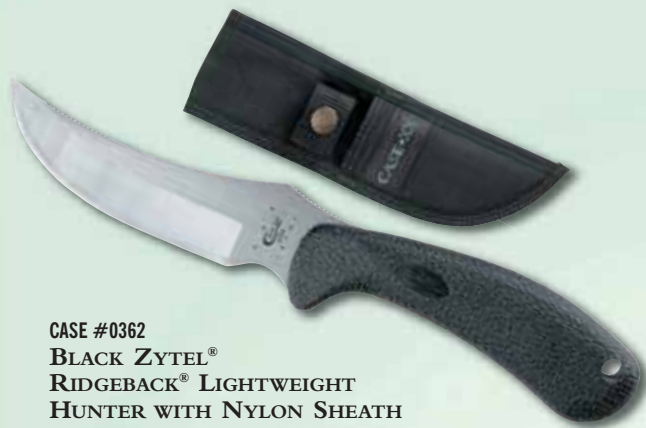

**AMERICAN-
MADE**

Discover The Difference Of Hand-Crafted & American-Made Cutlery

Lee Hardware & Building Supplies

621 Albany Avenue
Waycross, GA 31501
Phone: (912) 285-0287

Hours: Mon. - Fri., 7:30 am - 6:00 pm; Sat., 7:30 am - 4:00 pm; Sun. - Closed

Sale Starts 11/28/17 - Sale Ends 12/24/17

CASE, RussLock®, XX-Changer®, Mini Blackhorn®, Sod Buster Jr®, CopperLock®, Pocket Worn®, Case Caliber®, 6.5 BoneStag®, Ridgeback®, CASE XX, TESTED XX, and XX are registered trademarks of CaseMark, Inc. and used under license to W.R. Case & Sons Cutlery Company in the U.S.A.

Kirinite and are trademarks of Eagle Grips, Inc.
Case Cutlery :4