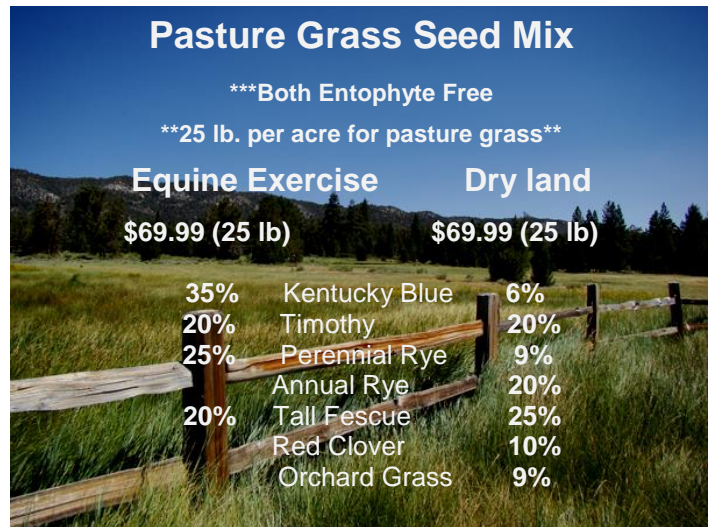

(Opens To 10.5 Cu. Ft.) Dust Free

Complete Line of

Grills & Accessories

Dwight Wallace & Mark Rehak

717-466-0163

484-256-6943

Commercial Vegetable Specialist

For all your water & plant tissue testing
Fertilizer: Bulk, Bagged, & Soluble
And Chemical needs

On-Farm Visits

Pasture Grass Seed Mix

***Both Entophyte Free

25 lb. per acre for pasture grass

Equine Exercise

Dry land

\$69.99 (25 lb)

\$69.99 (25 lb)

35%	Kentucky Blue	6%
20%	Timothy	20%
25%	Perennial Rye	9%
	Annual Rye	20%
20%	Tall Fescue	25%
	Red Clover	10%
	Orchard Grass	9%

Stop In For Agway & Scotts Lawn Fertilizer

Lime

Pulverized/Feed Grade, Granular,
Pelletized, Super Lime,
Hydrated, Field Marker