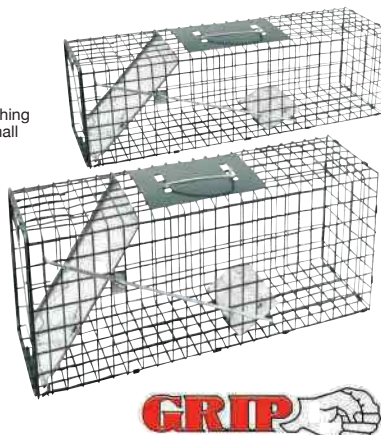

**Mosquito
Season
Coming
Soon!**

Dynamic Solutions Mosquito/Insect Trap

Extend your range of protection with the Visiglo enhanced illumination system. Protects up to 1 acre. Pesticide and odor free. Durable, all-weather construction. Provides 3-way protection against mosquitoes and other flying insects. A UV fluorescent bulb generates a warm light, attracting insects. No zapping or buzzing. No expensive attractant or propane required. Easy to set up. (67144) MFG# DT1775

129⁷⁷

Algreen 50 Gallon Rain Barrel

Designed to give you the classic look of ceramic with the ease and durability of plastic. The Athena rain barrel is made of roto molded plastic which is able to withstand harsh temperature changes and won't chip, fade or crack. Includes a high quality brass spigot that adds elegance and acts as a shut off nozzle. (67143) MFG# 86312

84⁸⁷

2 Gallon Multi- Sprayer

18 in. curved poly extension wand. Ideal for medium duty use. (10531) MFG# 20012

22⁸⁷

Commercial Bak-Pak Sprayer

Extra long spray wand. Perfect for all your bigger jobs. (23464) MFG# 13194

44⁸⁷

4' x 50' Commercial Grade Landscape Fabric

Professional weed control. Commercial landscape fabric holds up to machinery & traffic. Spunbonded polyester fiber allows more air & water to penetrate. (36511)

16⁷⁹

2 Pc. Live Catch Animal Trap Set

The ideal and humane way to trap and relocate unwanted pests around the home or office. Large trap is great for catching raccoons, possums, ground hogs, and skunks; while the small trap catches squirrels, rabbits, and chipmunks. Heavy duty, galvanized steel resists rust and corrosion. Fully assembled and ready to use. Dimensions of: Large trap 32"L x 12.5"W x 10.5"H. Small trap 24"L x 7"W x 7.5"H. (67396)

29⁹⁷

Solar Mole Chaser