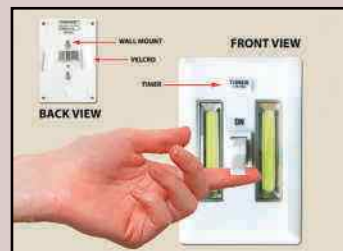

10⁹⁹

**Yellow
Jacket
50' Heavy
Duty 12/3
Extension
Cord**

Extra heavy, clear molded plugs are rugged, durable & oversized. Super flexible & abrasion resistant. (28628)

39⁹⁵

50' 14/3

29⁹⁹

**Instabright
Wireless Flipswitch**