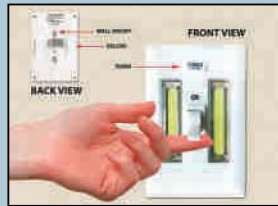

9⁹⁹

IC Housing Can

For use with 120V incandescent lamps. Aluminum construction for greater heat dissipation. (11290)

7⁸⁹