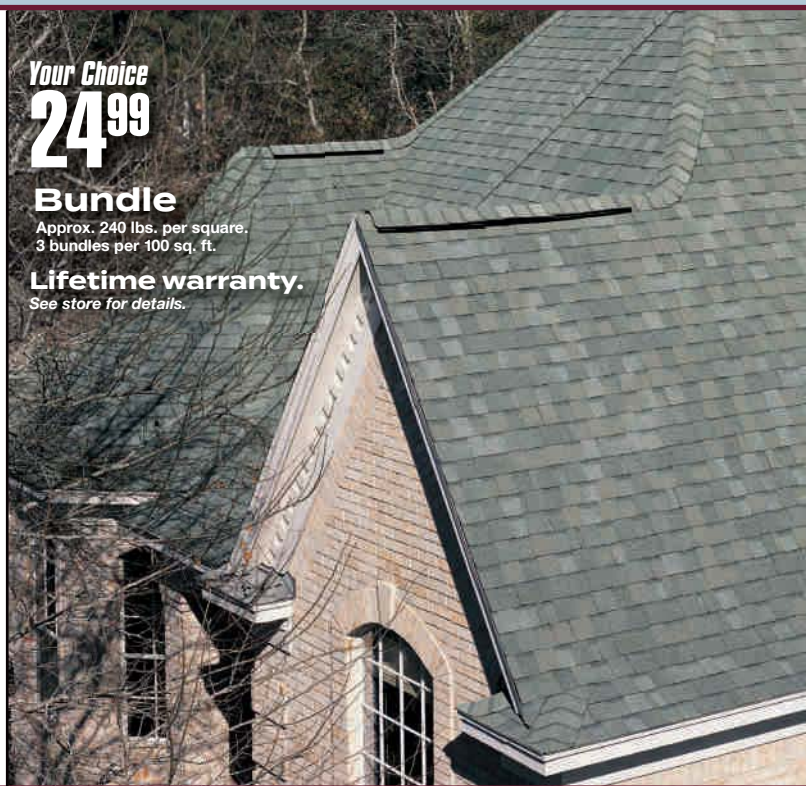

CertainTeed

Landmark Shingles

When you choose Landmark shingles, you make the decision that assures the beauty, durability and security of your home for generations. Landmark takes your roofing to a higher level. It's engineered to out perform ordinary roofing, keeping you comfortable, your home protected, and your peace-of-mind intact for years to come.

- Atlantic Blue.....(2541)
- Burnt Sienna.....(2535)
- Cobblestone Gray.....(2540)
- Colonial Slate.....(2532)
- Driftwood.....(2520)
- Georgetown Gray.....(2534)
- Heather Blend.....(2525)
- Hunter Green.....(2537)
- Moire Black.....(2538)
- Pewter.....(3038)
- Resawn Shake.....(2539)
- Weatherwood.....(2518)

Your Choice
24⁹⁹

Bundle

Approx. 240 lbs. per square.
3 bundles per 100 sq. ft.

Lifetime warranty.
See store for details.