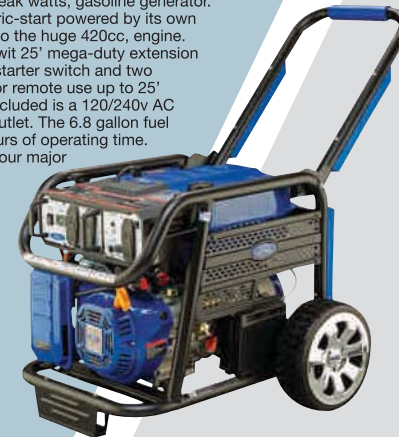

Ford-Pulsar OHV Air-Cooled, 1-Cylinder Generator

"Built Ford Tough" 7750 peak watts, gasoline generator. Simple push button, electric-start powered by its own maintenance free battery to the huge 420cc, engine. Removable control panel with 25' mega-duty extension cord that allows to move starter switch and two 120 v AC duplex outlets for remote use up to 25' from the main unit. Also included is a 120/240v AC twist-lock and a 12v DC outlet. The 6.8 gallon fuel capacity offers up to 9 hours of operating time. Created to operate up to four major appliances at one time. 12" no-flat, easy-roll tires. (67356) MFG# FG7750E

$999