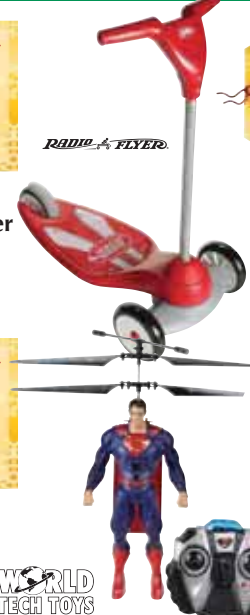

\$19.99
Radio Flyer My First Scooter
For beginner riders. Helps develop balance and coordination. Reg. \$29.99 (194437)

11/24 & 25 ONLY
\$9.99
Save \$10

\$12.99
2-Pk. Monster Treads
Your children will have hours of fun with these vehicles. Reg. \$19.99 (194749)

11/24 & 25 ONLY
\$19.99
Save \$30

\$29.99
Lionel 4-Pc. Christmas Train Set
Includes locomotive, tender, box car and caboose. 10' of track. Reg. \$49.99 (179619)

11/24 & 25 ONLY
\$24.99
Save \$25

\$29.99
Superman IR Helicopter
Remote transmitter. Features sound effects and LED lights. Reg. \$49.99 (194953)