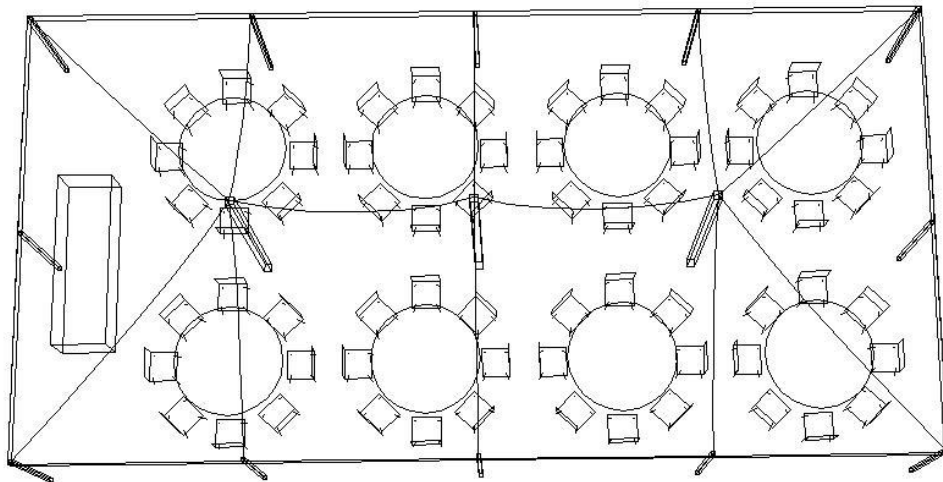

2018 20' x 40' PACKAGE

Package includes the following:

- 20' x 40' yellow and white rope tent, set-up on grass, in the Holland/Zeeland city area (additional fee for other areas)
- 8 – 60” round tables
- 64 – brown folding chairs
- 1 – 8' banquet table
- 9 – plastic table coverings (your choice of in stock colors)

Total cost of package: \$529.65 + TAX

***Total cost of frame tent package: \$839.65 + TAX**

***Frame tents are required for set-ups where tent staking is limited (driveways)**

Call Taylor Rental today at 616-392-8539 to make your reservation!