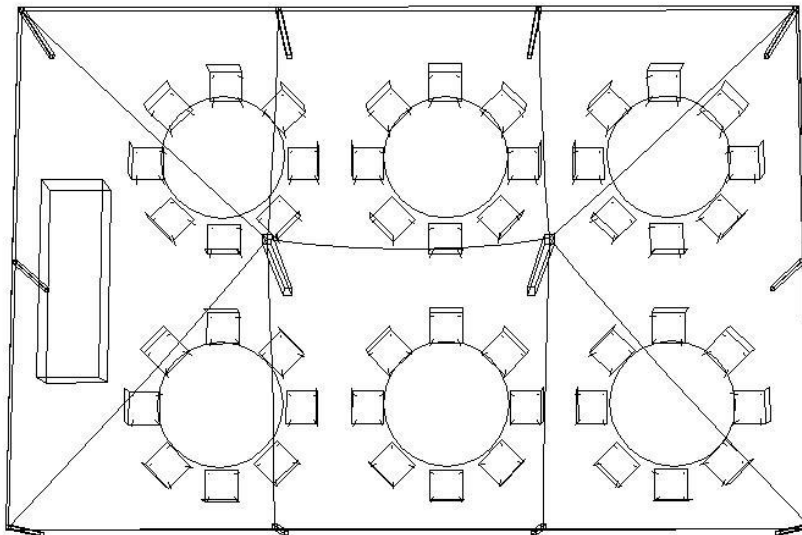

2018 20' x 30' PACKAGE

Package includes the following:

- 20' x 30' yellow and white rope tent, set-up on grass, in the Holland/Zeeland city area (additional fee for other areas)
- 6 – 60" round tables
- 48 – brown folding chairs
- 1 – 8' banquet table
- 7 – plastic table coverings (your choice of in stock colors)

Total cost of package: \$390.55 + TAX

***Total cost of frame tent package: \$550.55 + TAX**

***Frame tents are required for set-ups where tent staking is limited (driveways)**

Call Taylor Rental today at 616-392-8539 to make your reservation!