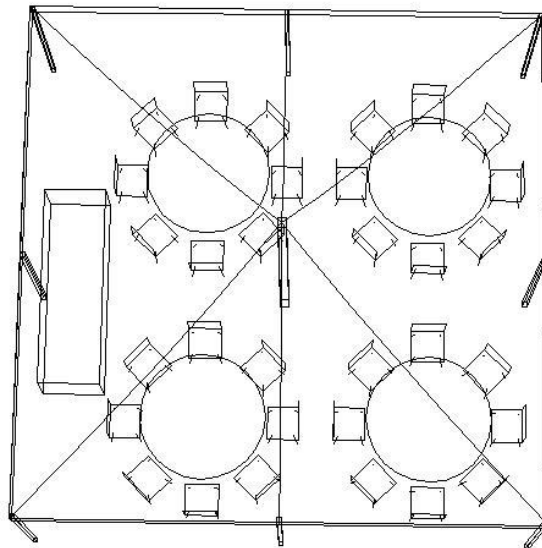

2018 20' x 20' PACKAGE

Package includes the following:

- 20' x 20' yellow and white rope tent, set-up on grass, in the Holland/Zeeland city area (additional fee for other areas)
- 4 – 60" round tables
- 32 – brown folding chairs
- 1 – 8' banquet table
- 5 – plastic table coverings (your choice of in stock colors)

Total cost of package: \$321.45 + TAX

***Total cost of frame tent package: \$441.45 + TAX**

***Frame tents are required for set-ups where tent staking is limited (driveways)**

Call Taylor Rental today at 616-392-8539 to make your reservation!