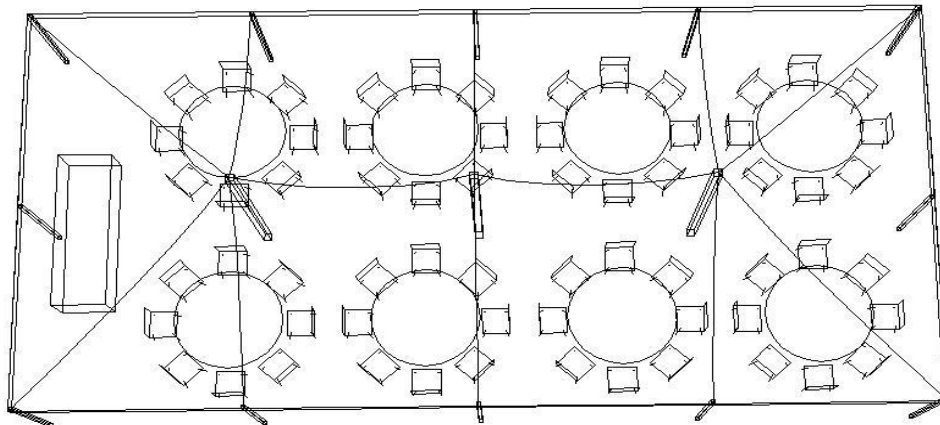

*Frame tents are required for set-ups where tent staking is limited (driveways)

Call Taylor Rental today at 616.392.8539 to make your reservation. Reservations require 50% down as a security deposit, which is not refundable if order is cancelled.

We recommend calling Miss Dig before ALL tent installations.

Taylor Rental is NOT responsible for any underground damages.