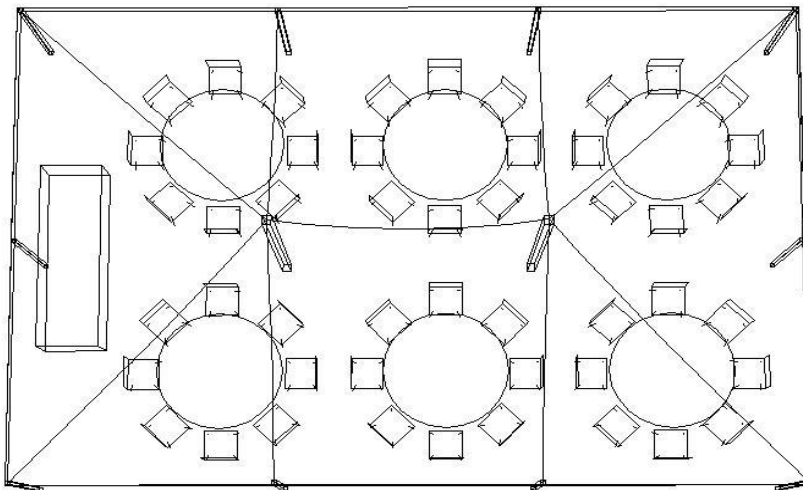

2019 20' x 30' PACKAGE

Package includes the following:

- 20' x 30' yellow and white rope tent, set-up on grass.
- 6 – 60” round tables
- 48 – brown folding chairs
- 1 – 8' banquet table
- 7 – plastic table coverings (your choice of in stock colors)

Total cost of package: \$404.25 + Tax + Delivery

***Total cost of frame tent package: \$575.25 + Tax + Delivery**

All packages can be customized to fit customers' need; additional costs may apply.

***Frame tents are required for set-ups where tent staking is limited (driveways)**