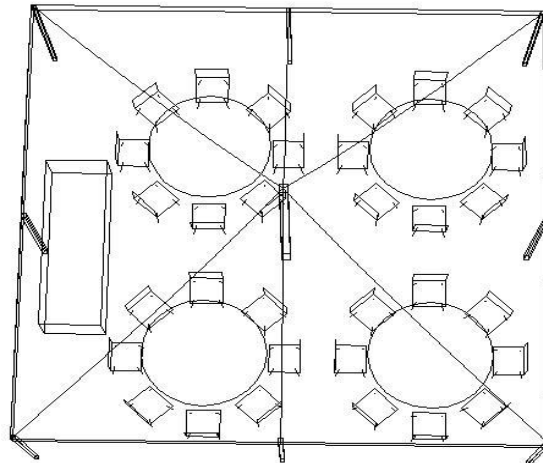

2019 20' x 20' PACKAGE

Package includes the following:

- 20' x 20' yellow and white rope tent, set-up on grass.
- 4 – 60” round tables
- 32 – brown folding chairs
- 1 – 8' banquet table
- 5 – plastic table coverings (your choice of in stock colors)

Total cost of package: \$330.75 + Tax + Delivery

***Total cost of frame tent package: \$450.75 + Tax + Delivery**

All packages can be customized to fit costumers' needs; additional costs may apply.

***Frame tents are required for set-ups where tent staking is limited (driveways)**