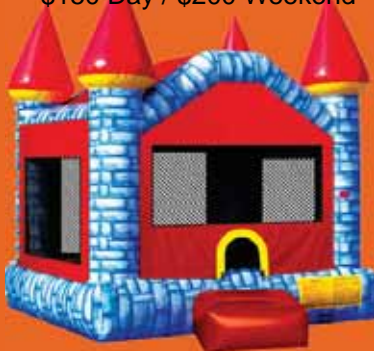

# Bounce Houses & Water Slides

**Bobcat**

\$210 Day / \$260 Weekend

**Baby Dino**

\$200 Day / \$250 Weekend

**Castle Blue**

\$150 Day / \$200 Weekend

**Winnie the Pooh**

\$150 Day / \$200 Weekend

**Mickey Mouse**

\$150 Day / \$200 Weekend

Add a Popcorn Machine for only \$29  
(regularly \$50) with any Bounce House rental!

**Sir Laugh A Lot Castle**

\$250 Day / \$300 Weekend